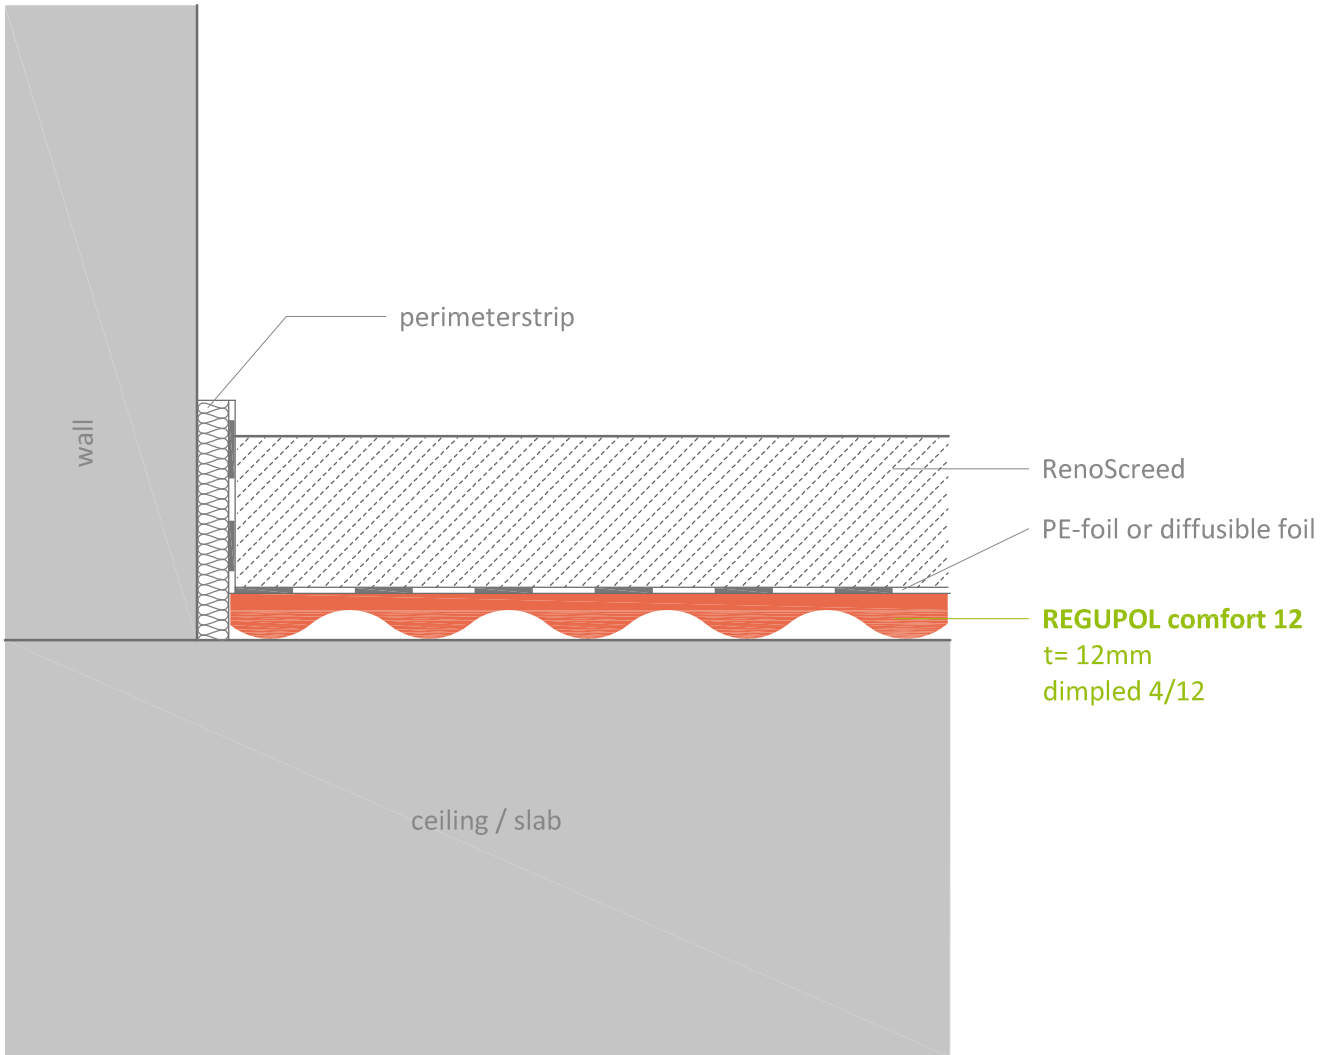

Impact sound insulation - under screed  
**REGUPOL comfort 12**  
under RenoScreed

**Contact**

**REGUPOL Australia Pty. Ltd.**  
155 Smeaton Grange Road,  
Smeaton Grange NSW 2567  
AUSTRALIA  
[www.regupol.com.au](http://www.regupol.com.au)

**Notes**

Adjacent trades are only shown schematically and in parts. The applicability and other conditions or constraints need to be checked by the consumer of user on their own responsibility. The technical data sheets, installation instructions and local conditions need to be considered.

**Project:** ---

Project-No.: ---

Detail: VSCHW-11-02-enAU

Version: 001

Date: 12.04.2021

Scale: 1 : 2