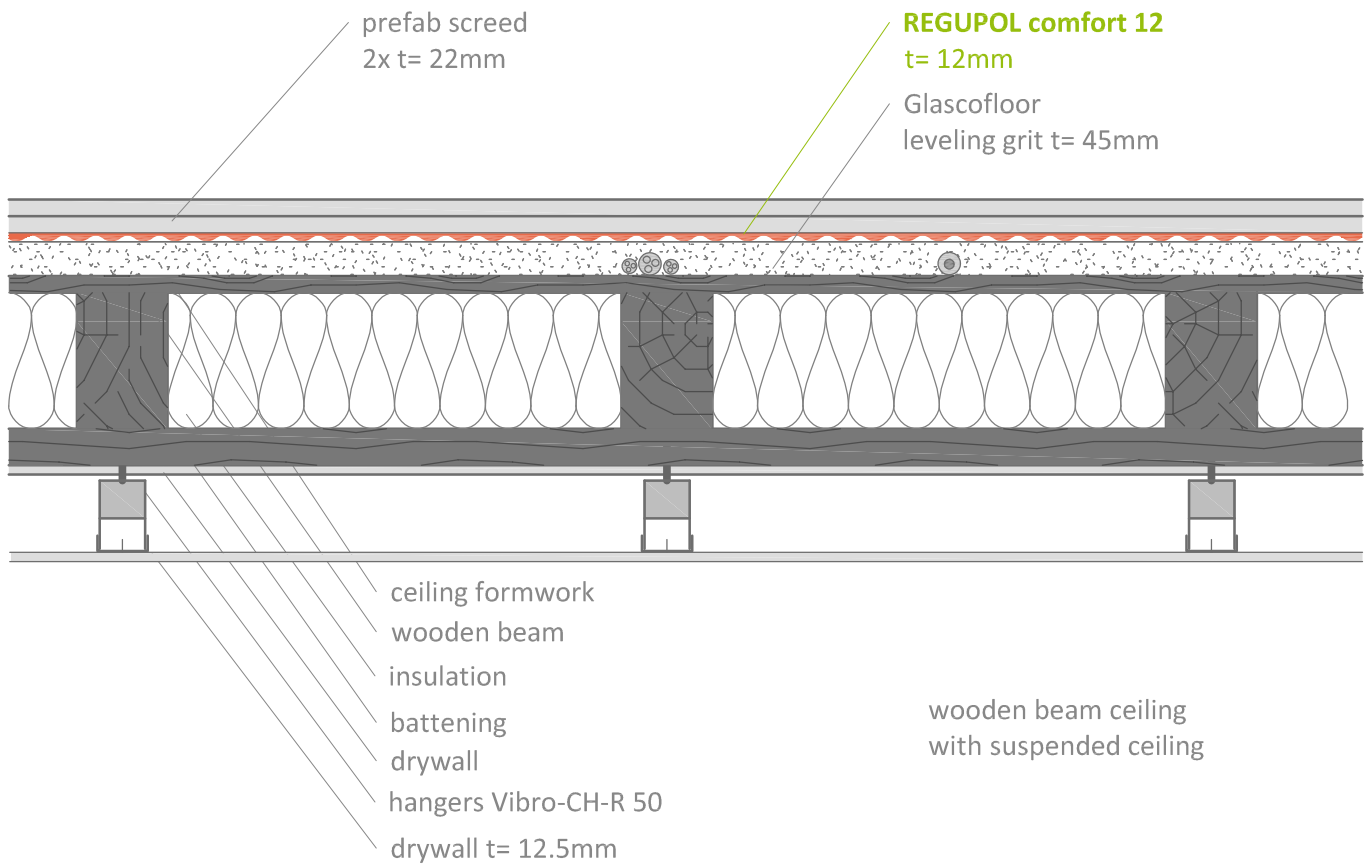

Impact sound insulation - on wooden ceiling

REGUPOL comfort 12

under prefab screed

Contact

REGUPOL Australia Pty. Ltd.
155 Smeaton Grange Road,
Smeaton Grange NSW 2567
AUSTRALIA
www.regupol.com.au

Notes

Adjacent trades are only shown schematically and in parts. The applicability and other conditions or constraints need to be checked by the consumer of user on their own responsibility. The technical data sheets, installation instructions and local conditions need to be considered.

Project: ---

Project-No.: ---

Detail: VSCHW-11-06-enAU

Version: 001

Date: 12.04.2021

Scale: 1 : 10