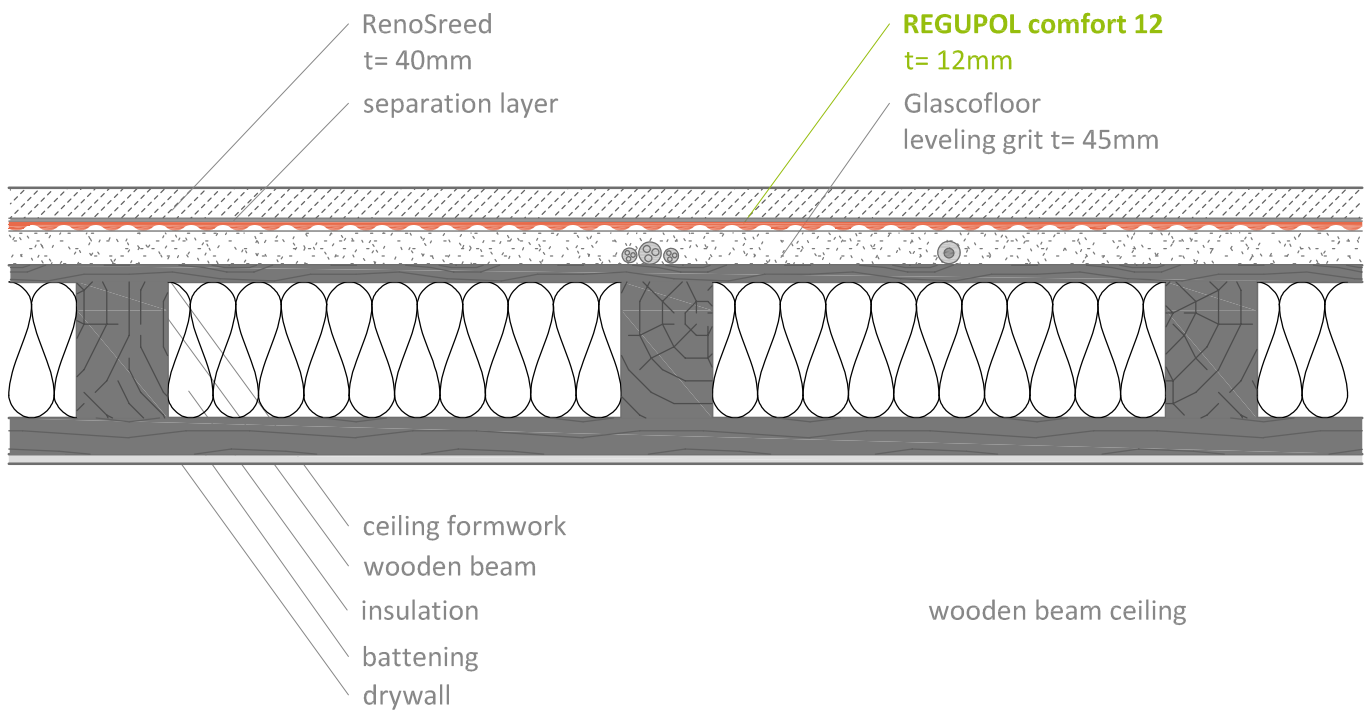

Impact sound insulation - on wooden ceiling

REGUPOL comfort 12

under RenoScreed

Contact

REGUPOL Australia Pty. Ltd.
155 Smeaton Grange Road,
Smeaton Grange NSW 2567
AUSTRALIA
www.regupol.com.au

Notes

Adjacent trades are only shown schematically and in parts. The applicability and other conditions or constraints need to be checked by the consumer of user on their own responsibility. The technical data sheets, installation instructions and local conditions need to be considered.

Project: ---

Project-No.: ---

Detail: VSCHW-11-07-enAU

Version: 001

Date: 12.04.2021

Scale: 1 : 10