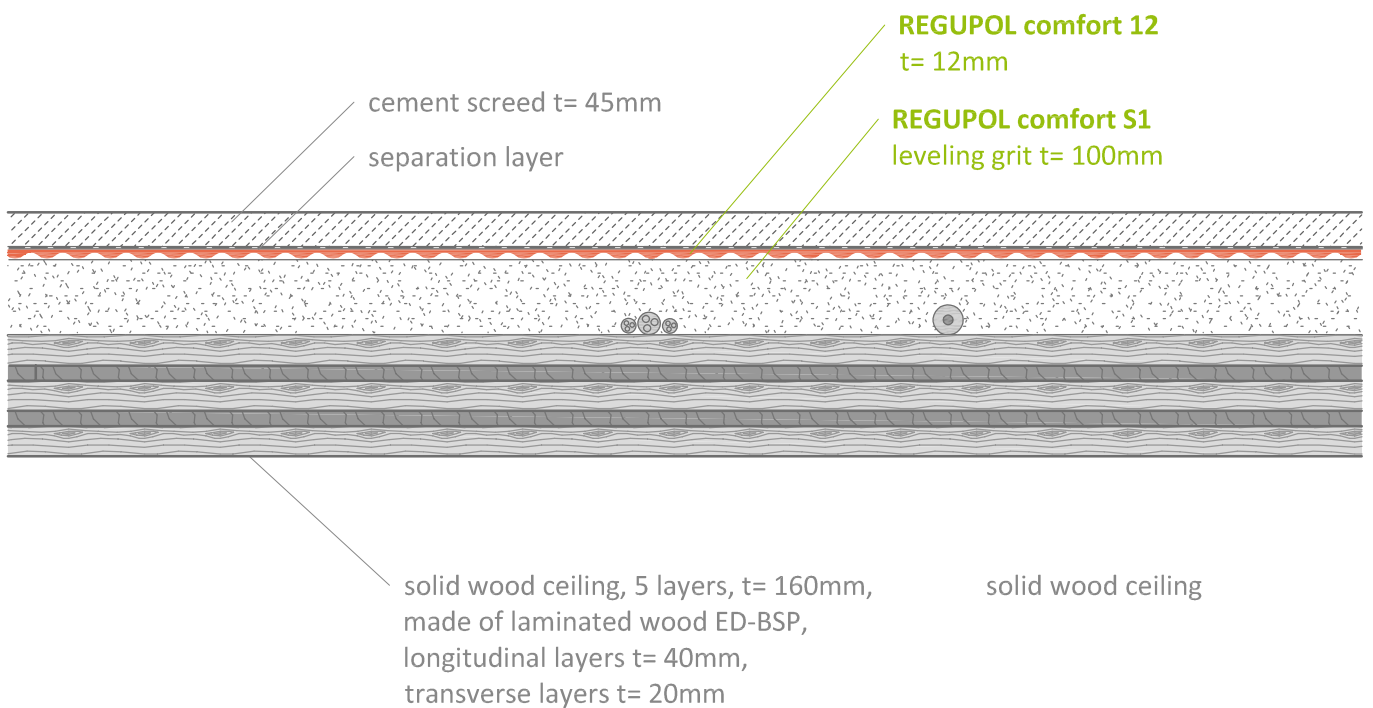

Impact sound insulation - on wooden ceiling
REGUPOL comfort 12, REGUPOL comfort S1
 under cement screed

Contact

REGUPOL Australia Pty. Ltd.
 155 Smeaton Grange Road,
 Smeaton Grange NSW 2567
 AUSTRALIA
www.regupol.com.au

Notes

Adjacent trades are only shown schematically and in parts. The applicability and other conditions or constraints need to be checked by the customer of user on their own responsibility. The technical data sheets, installation instructions and local conditions need to be considered.