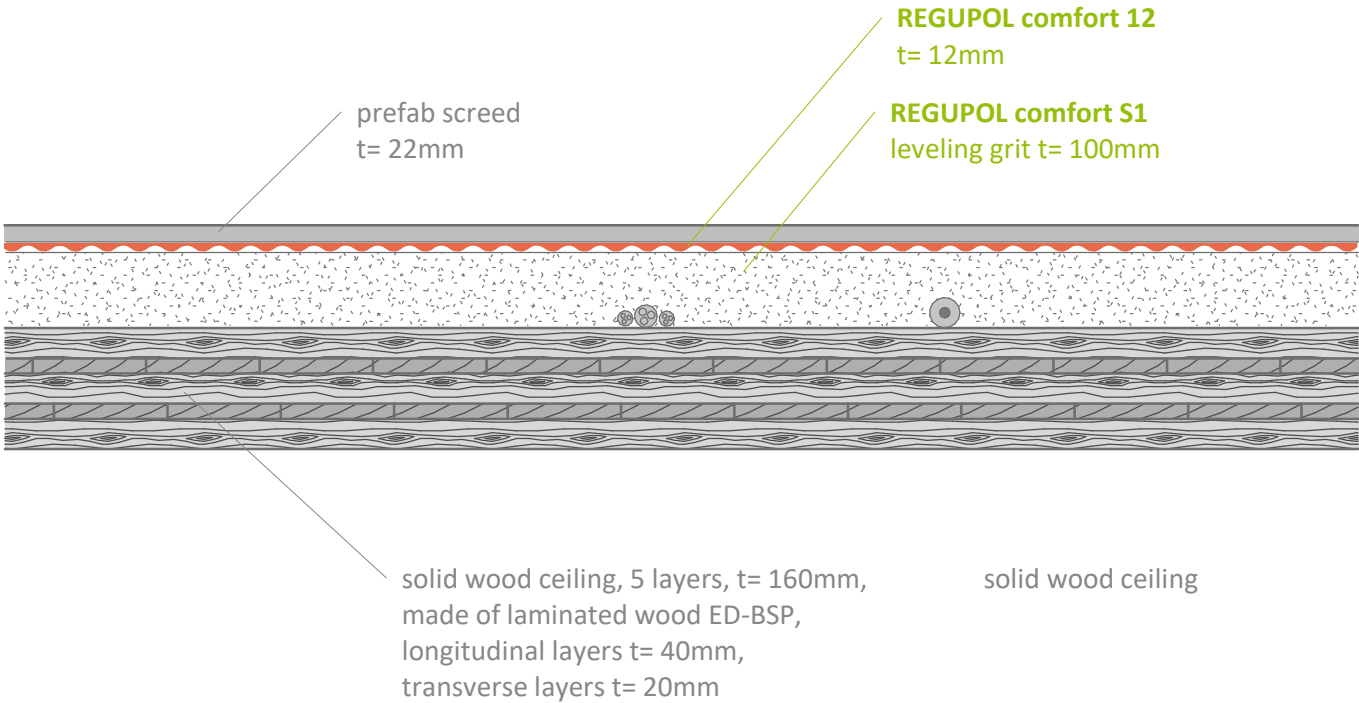

Impact sound insulation - on wooden ceiling  
**REGUPOL comfort 12, REGUPOL comfort S1**  
 under prefab screed

**Contact**

**REGUPOL BSW GmbH**  
 Am Hilgenacker 24  
 57319 Bad Berleburg  
 GERMANY  
 www.regupol.com

**Notes**

Adjacent trades are only shown schematically and in parts. The applicability and other conditions or constraints need to be checked by the customer or user on their own responsibility. The technical data sheets, installation instructions and local conditions need to be considered.